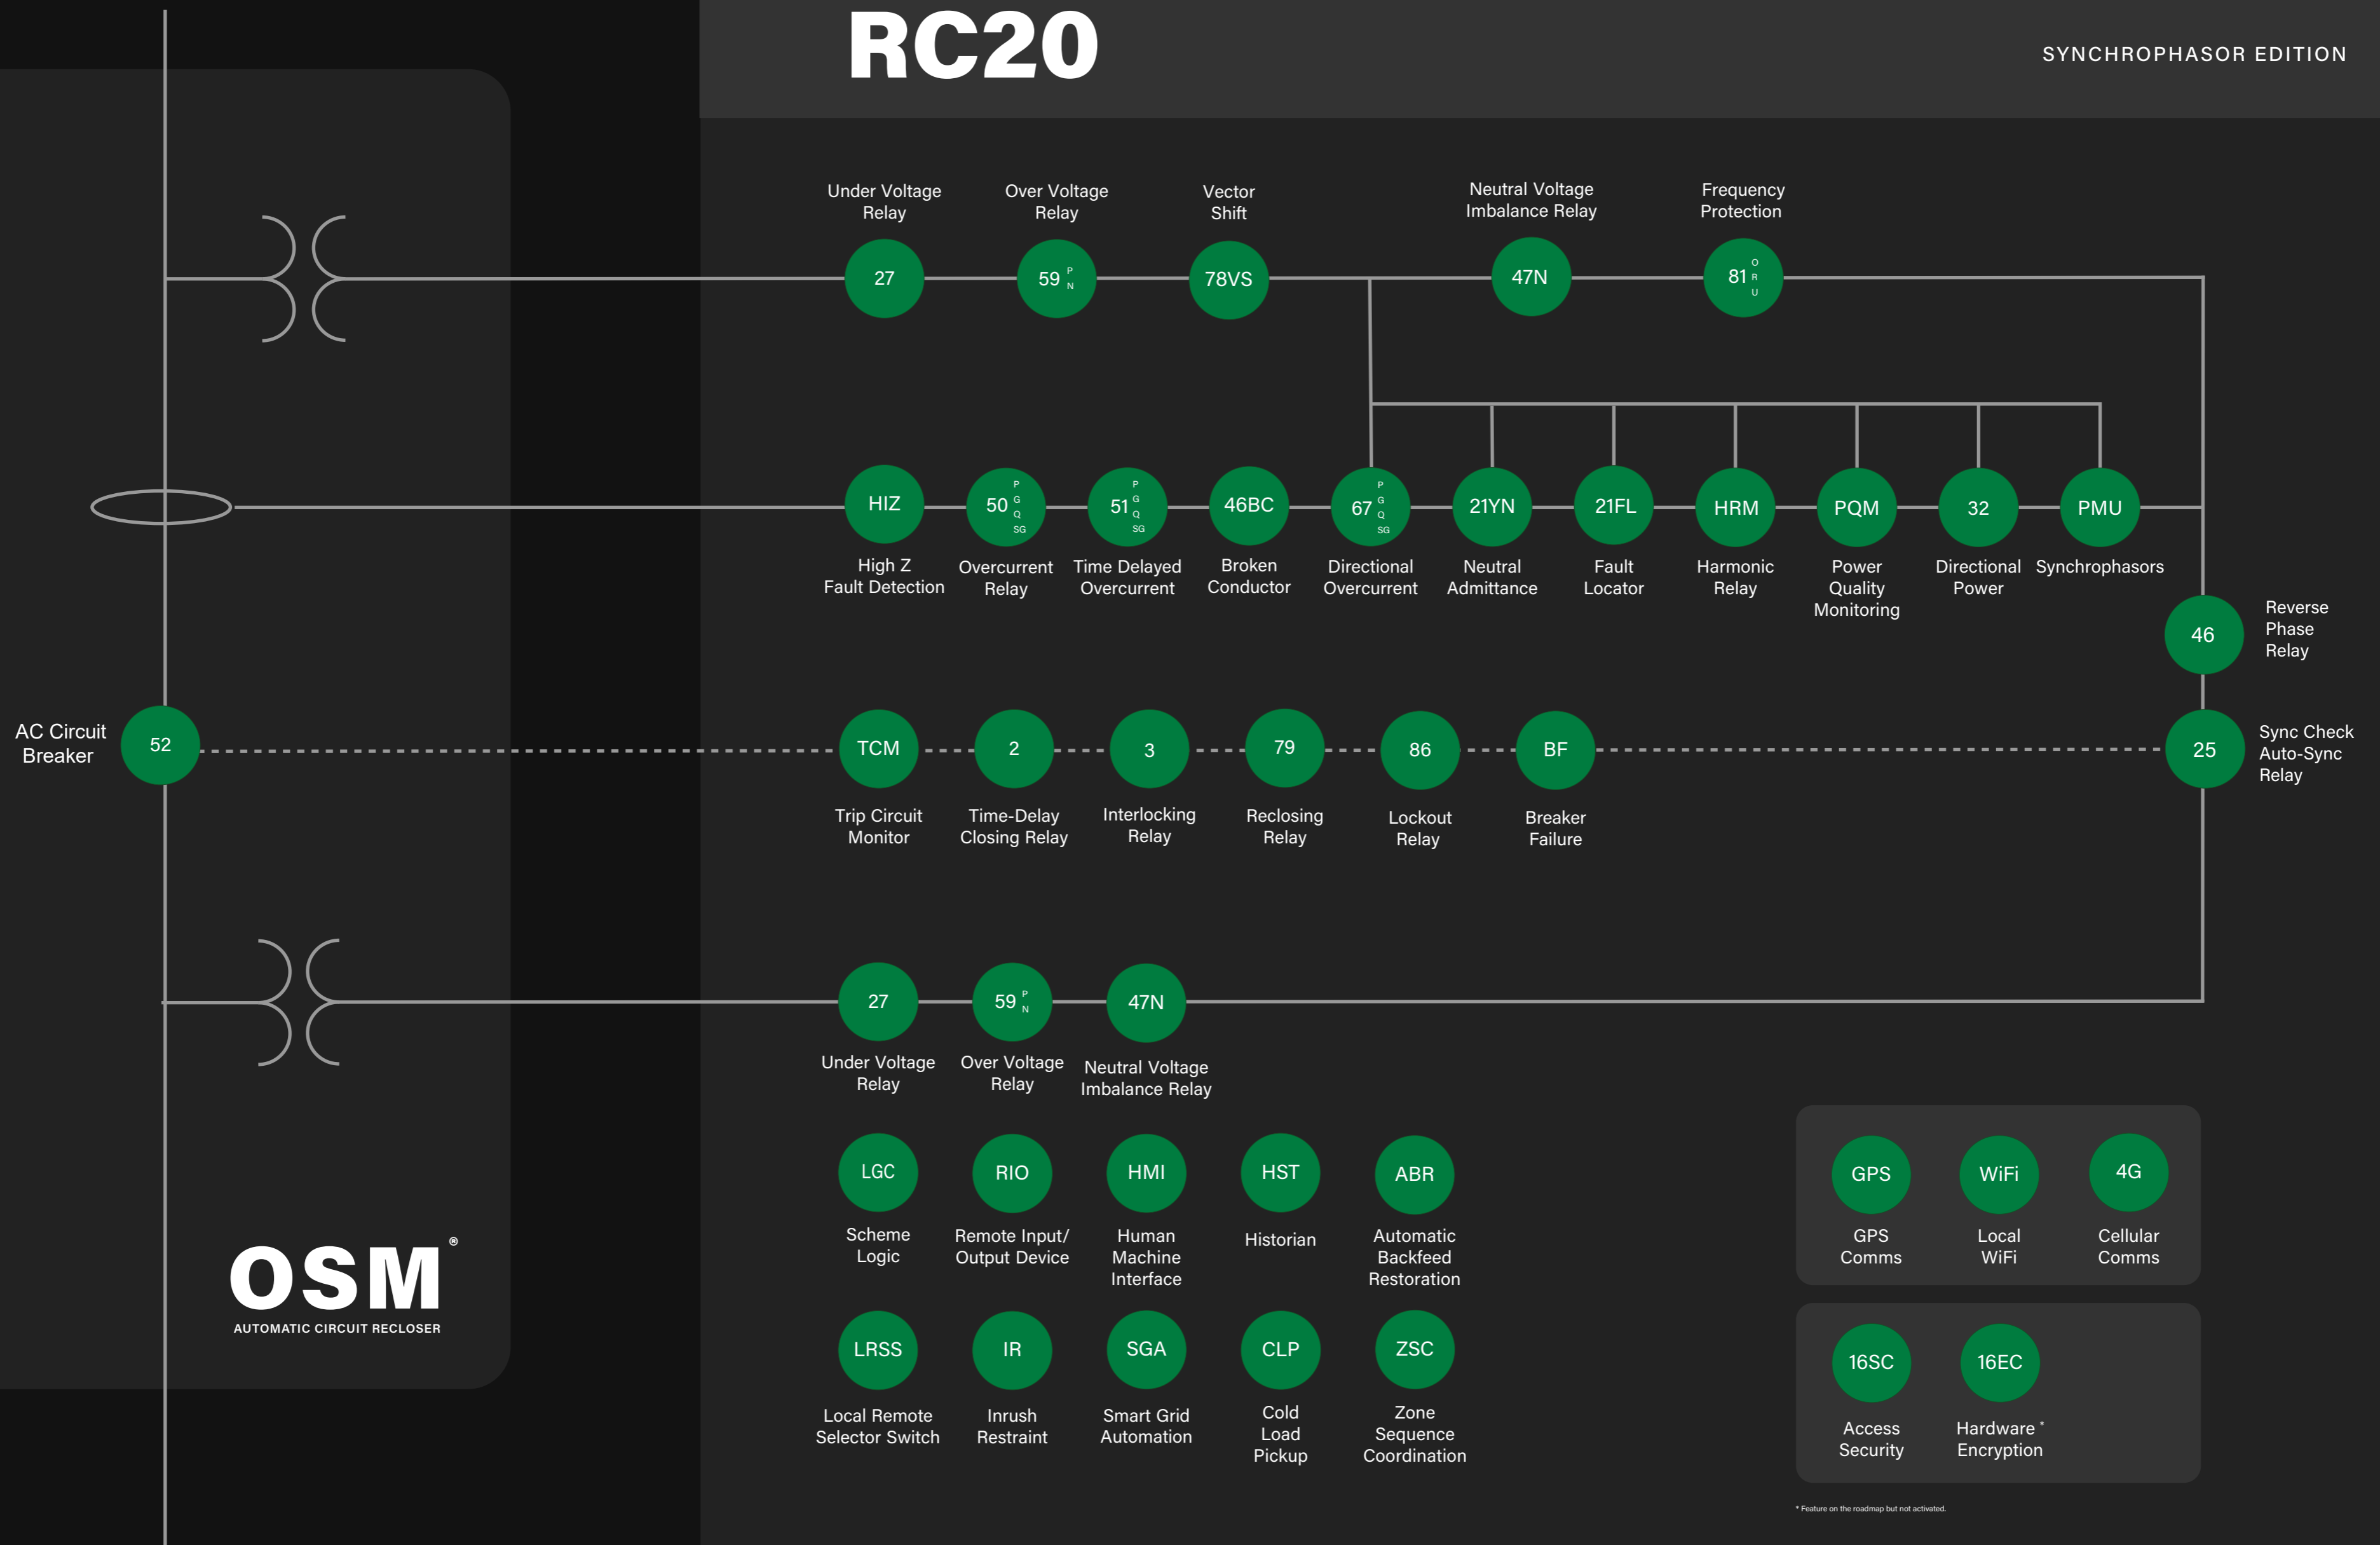

## RC20

SYNCHROPHASOR EDITION

\* Feature on the roadmap but not activated.